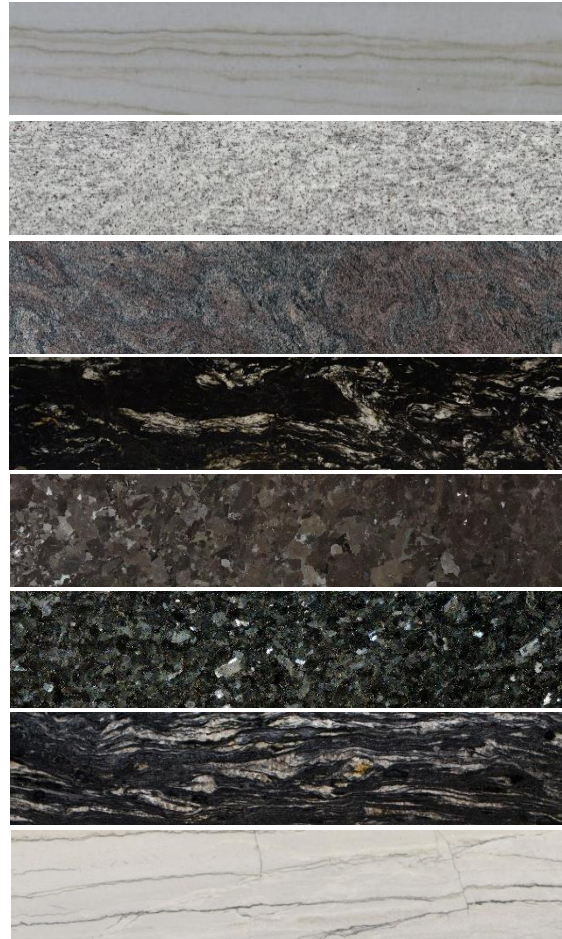

# Clearance specials

Natural Stone colour	Slab size	Discount %
----------------------	-----------	------------

**GRANITE**

Mont Blanc Polished	3100x1800x20mm	<b>20%</b>
Snow White	3050x1800x20mm	<b>44%</b>
Paradiso Honed	3200x1850x20mm	<b>24%</b>
Titanium Leathered	3300x1900x20mm	<b>57%</b>
Antique Brown	3100x1900x30mm	<b>75%</b>
Emerald Pearl	2900x1800x30mm	<b>75%</b>
Cosmic Black	3000x1800x30mm	<b>68%</b>
White Macabus Honed	3100x1800x20mm	<b>20%</b>

Natural Stone Colour	Slab size	Discount %
----------------------	-----------	------------

## LIMESTONE

Pietra Grey Honed	2800x1600x20mm	51%
Pietra Grey	2800x1700x20mm	51%

## MARBLE

Emerald Green	3000x1700x20mm	44%
Gris Pulpis	2200x1800x20mm	63%
Nero Marquina	3100x1800x20mm	41%
Fior Di Bosco (B grade)	2600x1600x20mm	49%
Rosso Venato Honed	3150x1700x20mm	20%